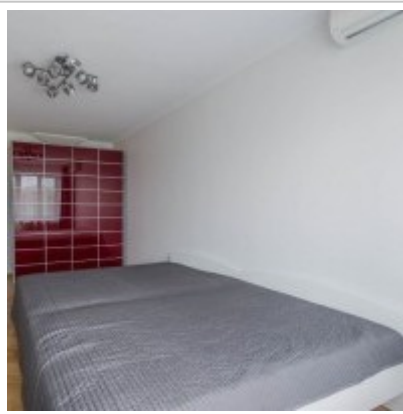

Special features: OK with kids younger 7 y.o.

Description: Concierge.

PHOTO