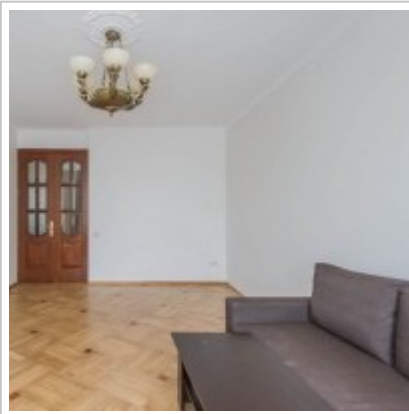

Special features: OK with kids younger 7 y.o.

Description: Concierge.

PHOTO