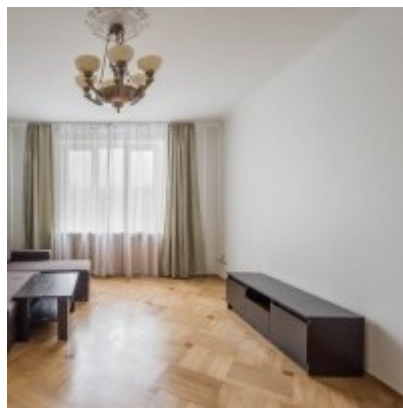

Special features: OK with kids younger 7 y.o.

Description: Concierge.

PHOTO