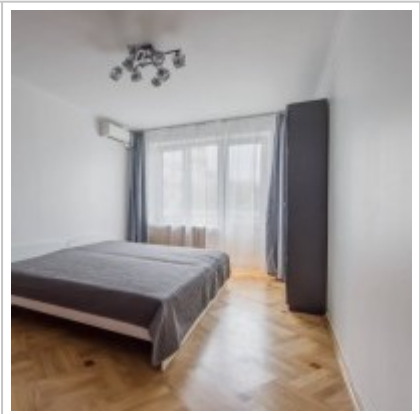

Special features: OK with kids younger 7 y.o.

Description: Concierge.

PHOTO