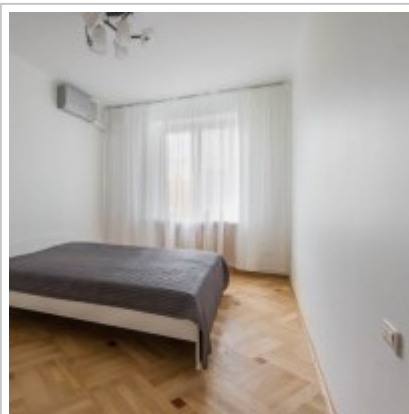

Special features: OK with kids younger 7 y.o.

Description: Concierge.

PHOTO