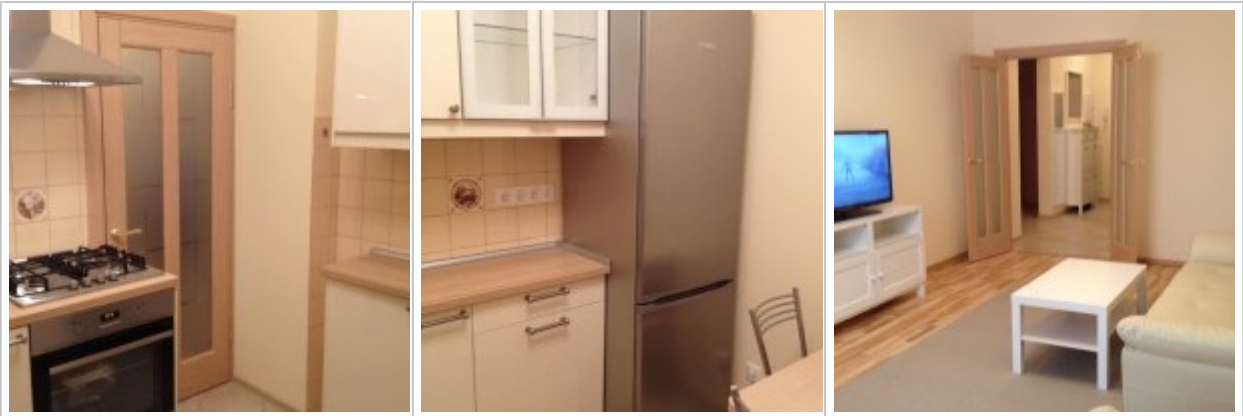

entrance.

PHOTO